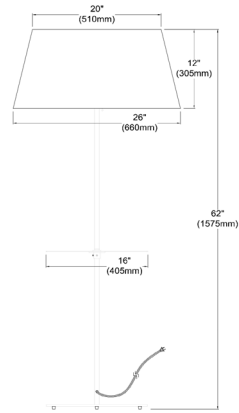

# GTC-R641F-MB-WH - Gretchen 1LT Rnd Base Floor w/ Shelf, MB w/ WH Shade

1 Light Incandescent Round Base Floor with Shelf Matte Black with White Shade

GTC-R641F

<b>Height</b>	62.75"
<b>Width/Length</b>	26"
<b>Depth</b>	26"
<b>Weight</b>	14 lbs
<b>Body Material</b>	Metal
<b>Finish/Color</b>	Matte Black
<b>Type of Finish</b>	Painted
<b>Light Qty</b>	1
<b>Light Base</b>	E26
<b>Light Max Watt</b>	150
<b>Light Inc</b>	No

<b>Dimmable</b>	Not Dimmable
<b>LED Compatible</b>	LED Compatible
<b>Total Wattage</b>	150W
<b>Second Material</b>	Fabric
<b>Second Finish/Color</b>	White
<b>Rated For</b>	Dry Location
<b>Voltage</b>	120V
<b>Approval</b>	cUL or equivalent
<b>Warranty</b>	1 Year Limited
<b>Install Position</b>	Floor