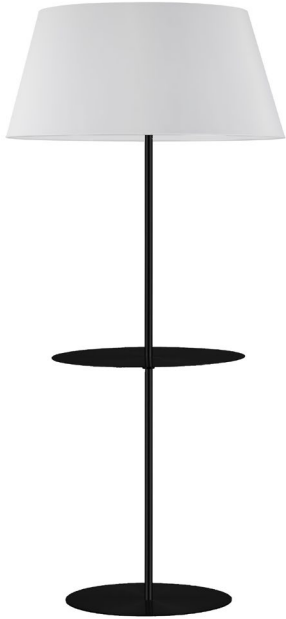

# GTC-R641F-MB-WH - Gretchen 1LT Rnd Base Floor w/ Shelf, MB w/ WH Shade

1 Light Incandescent Round Base Floor with Shelf Matte Black with White Shade

GTC-R641F

<b>Height</b>	62.75"
<b>Width/Length</b>	26"
<b>Depth</b>	26"
<b>Weight</b>	14 lbs
<b>Body Material</b>	Metal
<b>Finish/Color</b>	Matte Black
<b>Type of Finish</b>	Painted
<b>Light Qty</b>	1
<b>Light Base</b>	E26
<b>Light Max Watt</b>	150
<b>Light Inc</b>	No

<b>Dimmable</b>	Not Dimmable
<b>LED Compatible</b>	LED Compatible
<b>Total Wattage</b>	150W
<b>Second Material</b>	Fabric
<b>Second Finish/Color</b>	White
<b>Rated For</b>	Dry Location
<b>Voltage</b>	120V
<b>Approval</b>	cUL or equivalent
<b>Warranty</b>	1 Year Limited
<b>Install Position</b>	Floor